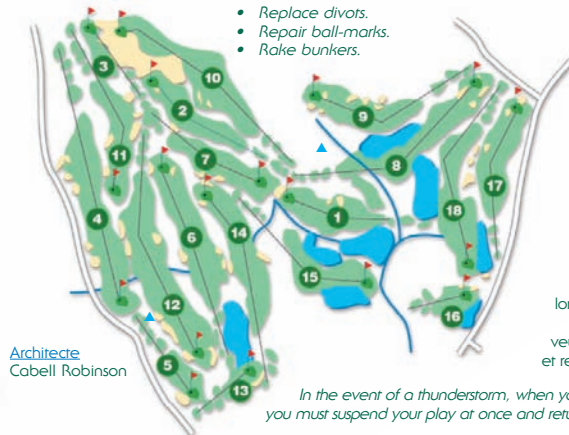

MOVABLE OBSTRUCTIONS (R. 24-1)

- Stones in bunkers.

OUT OF BOUNDS (R. 27)

- The road behind the green (hole 15).
- The entrance road between holes 16 and 17.
- The terrace of the Club House and it's surroundings.

DROPPING ZONE

- Hole 16.

ETIQUETTE

- Remplacez vos divots
- Relevez vos pirches sur les greens
- Effacer vos traces dans les bunkers

- Replace divots.
- Repair ball-marks.
- Rake bunkers.

▲ Toilettes/W.C.

Architecte
 Cabell Robinson

In the event of a thunderstorm, when you hear the foghorn,
 you must suspend your play at once and return to the clubhouse.

OPEN GOLF CLUB
 Hotel Golf Resorts

24H/24

www.opengolfclub.com

Réservation en ligne